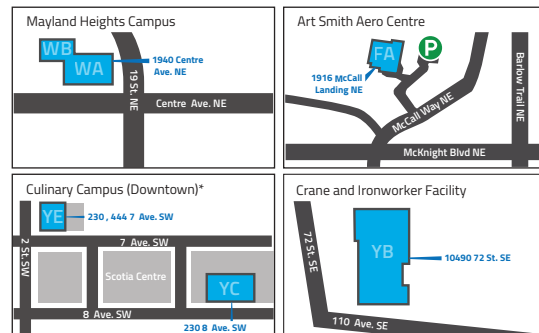

CAMPUS DIRECTORY

■	Campus Buildings	
■	Residences	
A	Heritage Hall Student Services International Centre	AA
B	Clayton Carroll Automotive Centre	BA
C	Aldred Centre Food Court	CA CB
D	East Hall Residence	DA
E	John Ware Building Highwood Dining Room	E
G	E.H. Crandell Building XDocs ATB Financial	G
H	Begin Tower Residence	HA
J	Cenovus Energy Centre	JA
K	Johnson-Cobbe Energy Centre Food Court	KA
L	Green Building Technologies (GBT) Lab and Demonstration Centre	L
M	Stan Grad Centre Bookstore Library Food Court	MB MC MD
N	Senator Burns Building Chinook Lodge Aboriginal Centre Food Court	NH NK NL NN NR
Q	Eugene Coste Building Security Office	Q
T	Thomas Riley Building Shipping and Receiving	TD TF TT TU
V	Campus Centre Gym Arena Orpheus Theatre Parking Services Athletics and Recreation Students Association (SAITSA) Food Court Pool	V

LEGEND

- Bus Stop
- CTrain
- Parking
- Motorcycle Parking
- Food Court
- ATM
- Access Calgary Loading Zone
- Health Services
- Security Office
- AED (Automated External Defibrillator)
- Muster Point

OFF-SITE LOCATIONS

* Access from both 8th Ave SW and the +15 second level in the Scotia Centre